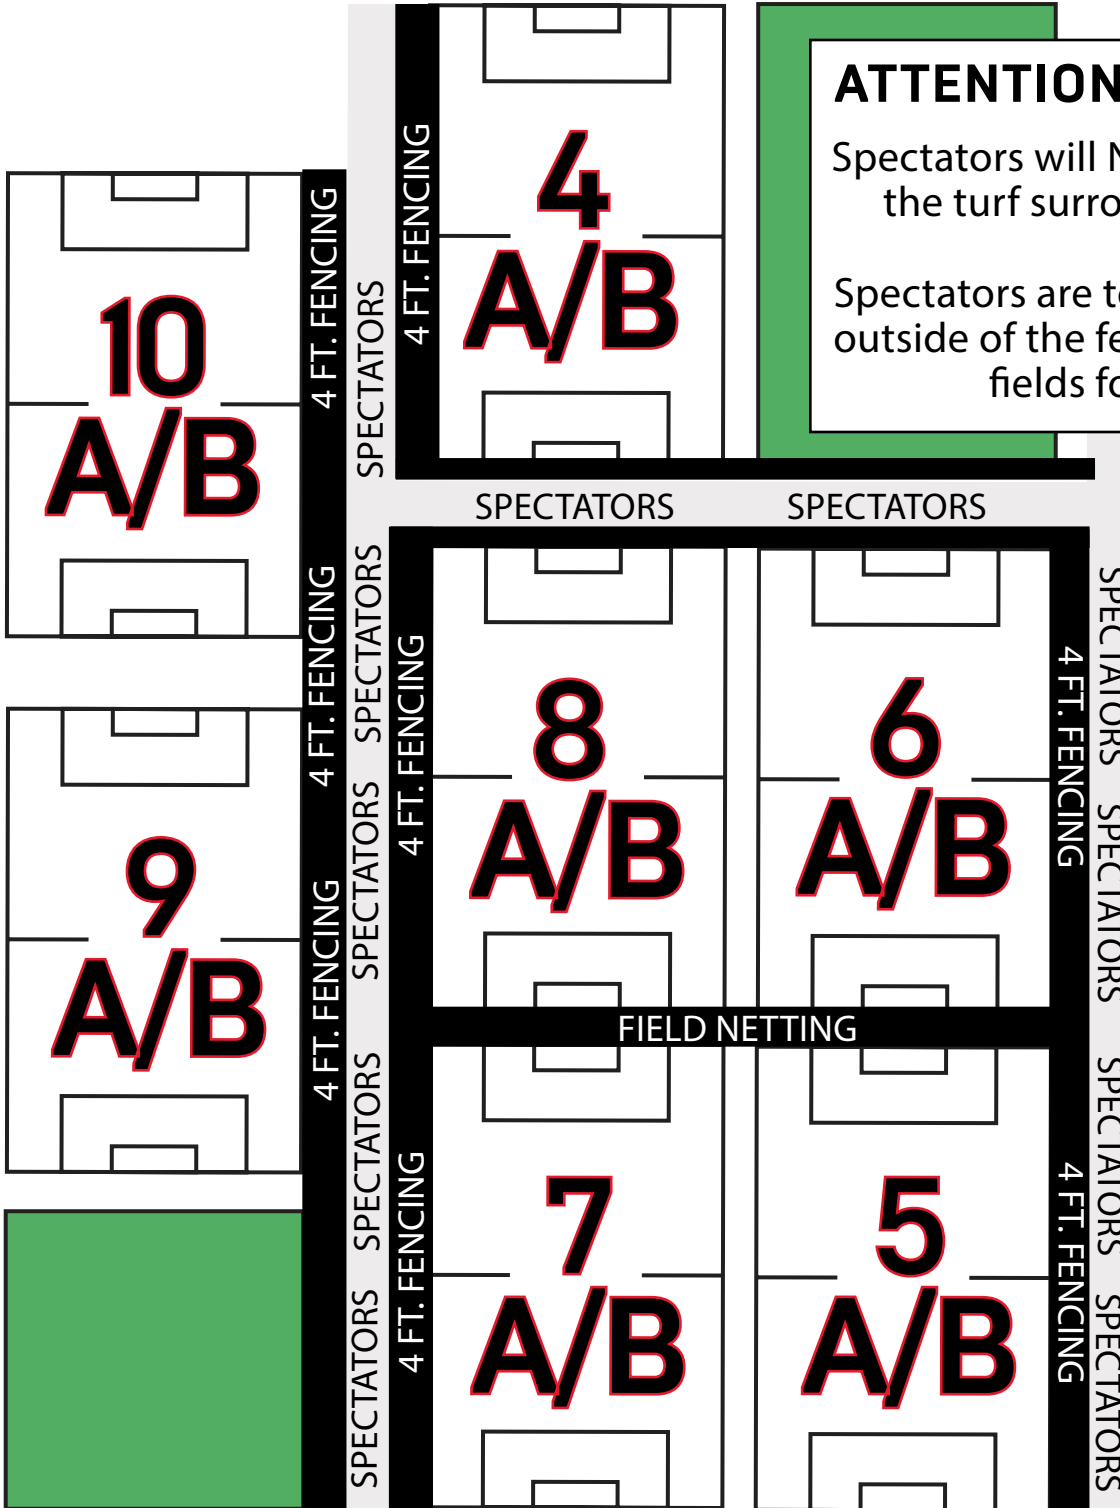

# LIBERTY SPORTS PARK

## SPECTATOR MAP

**ATTENTION SPECTATORS**

Spectators will NOT be permitted on the turf surrounding the fields.

Spectators are to remain on the path outside of the fence surrounding the fields for this event.