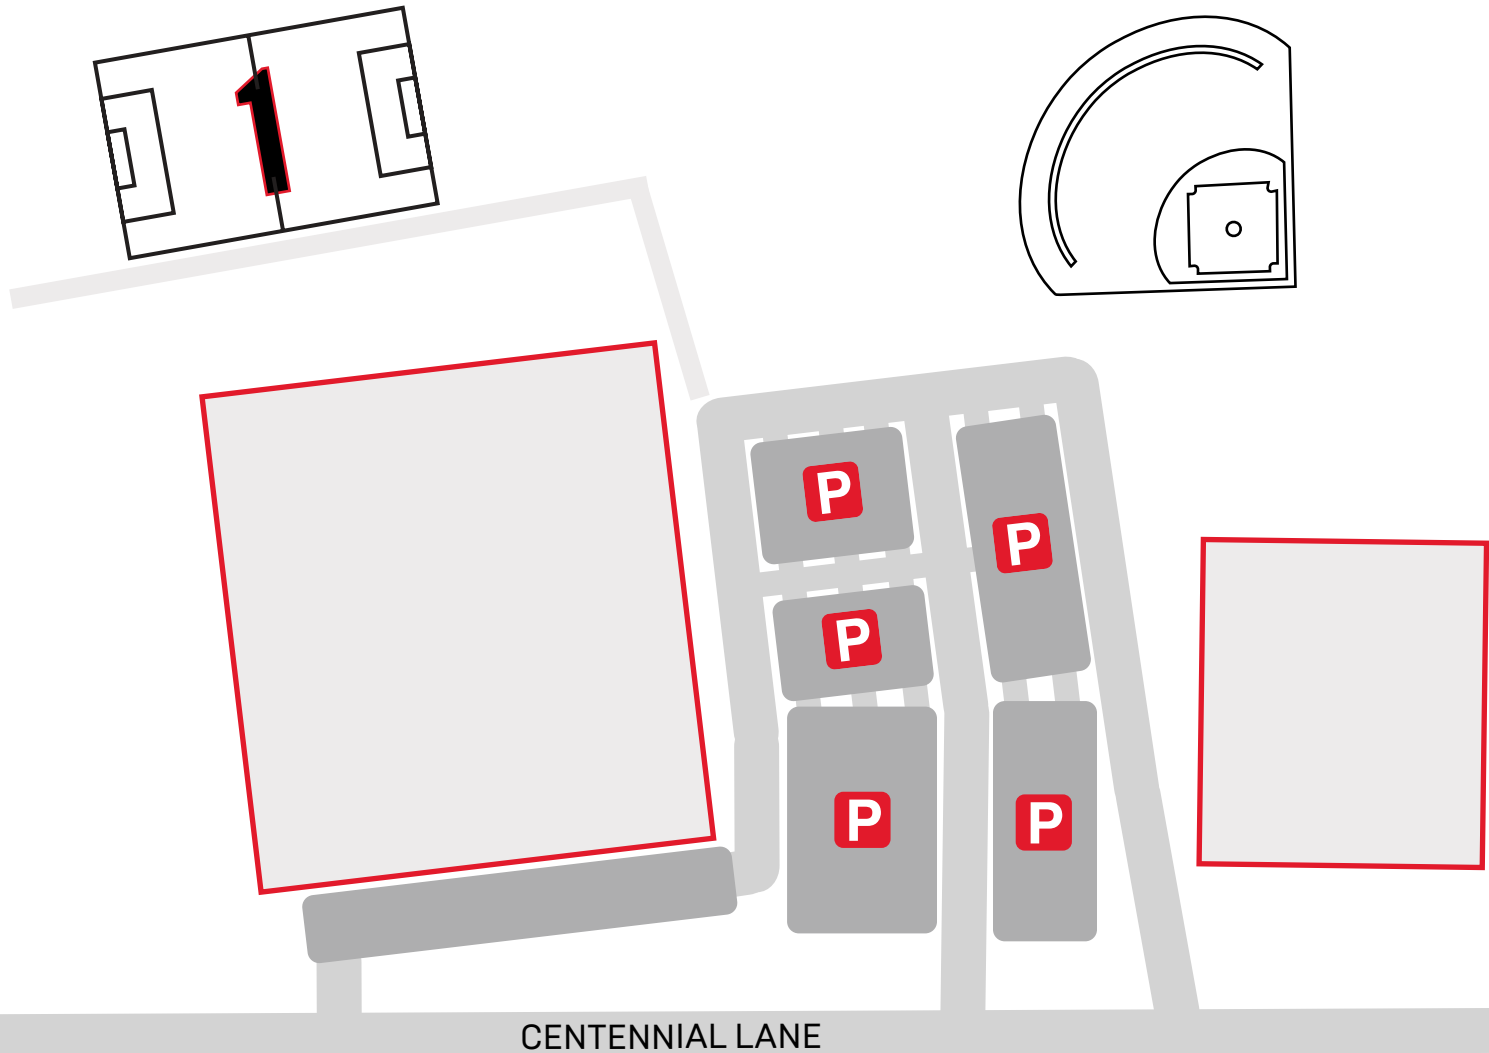

CENTENNIAL HS

FIELD MAP

4300 Centennial Lane, Ellicott City, MD 21042

CENTENNIAL LANE