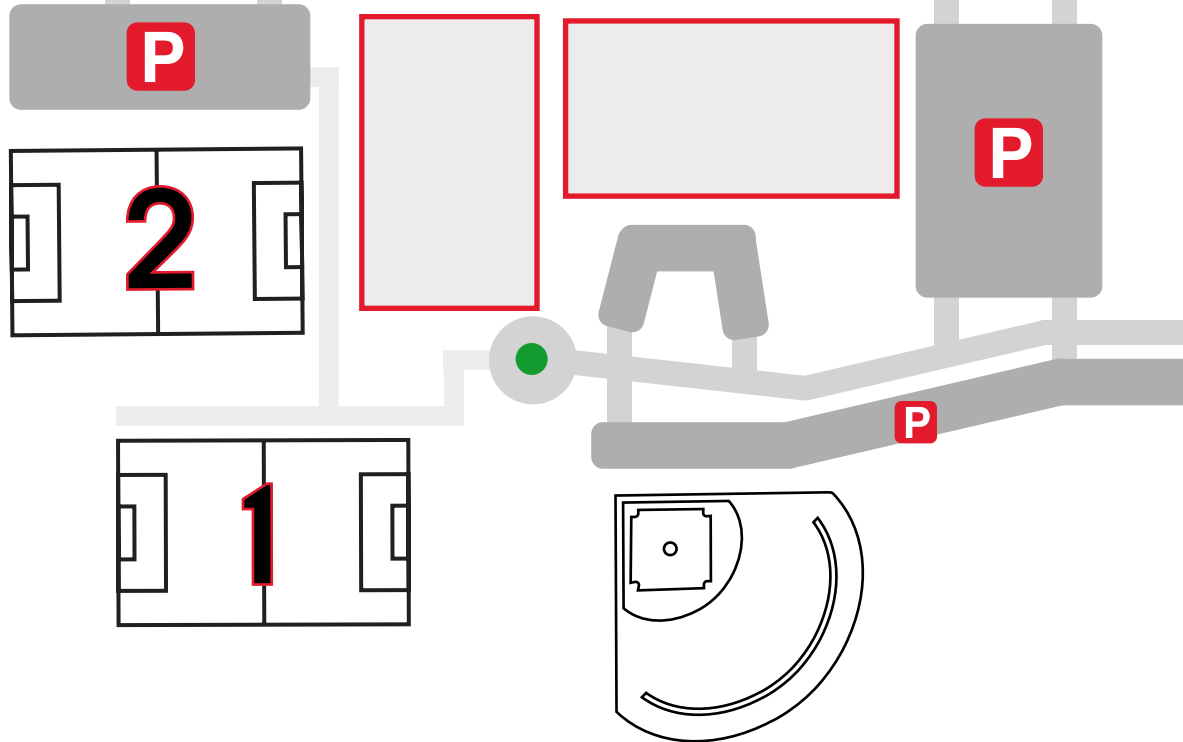

ARCHBISHOP SPALDING HS

FIELD MAP

8080 NEW CUT ROAD SEVERN, MD 21144

NEW CUT RD