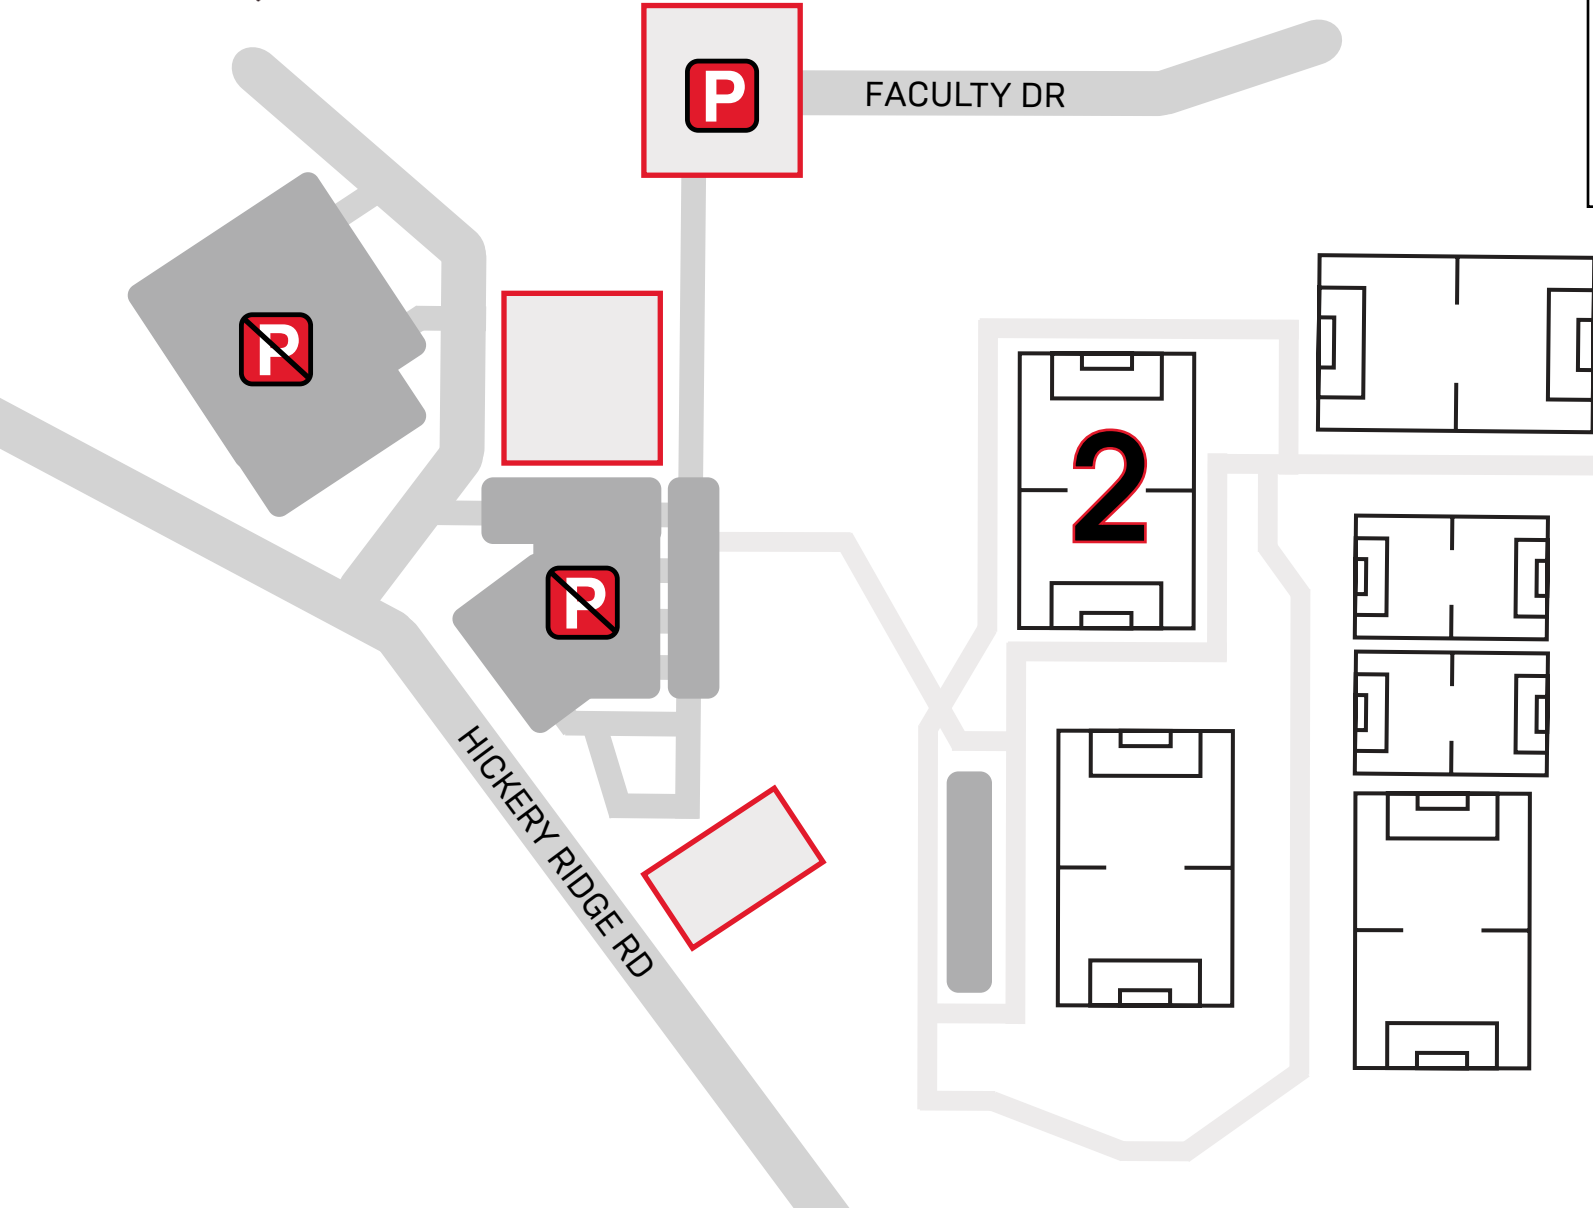

HOWARD COMMUNITY COLLEGE

FIELD MAP

5640 FACULTY DRIVE COLUMBIA, MD 21044

Teams are to park at the East Parking Garage. Enter via Faculty Drive from Little Patuxent Parkway.

5640 Faculty Drive
Columbia, MD 21044