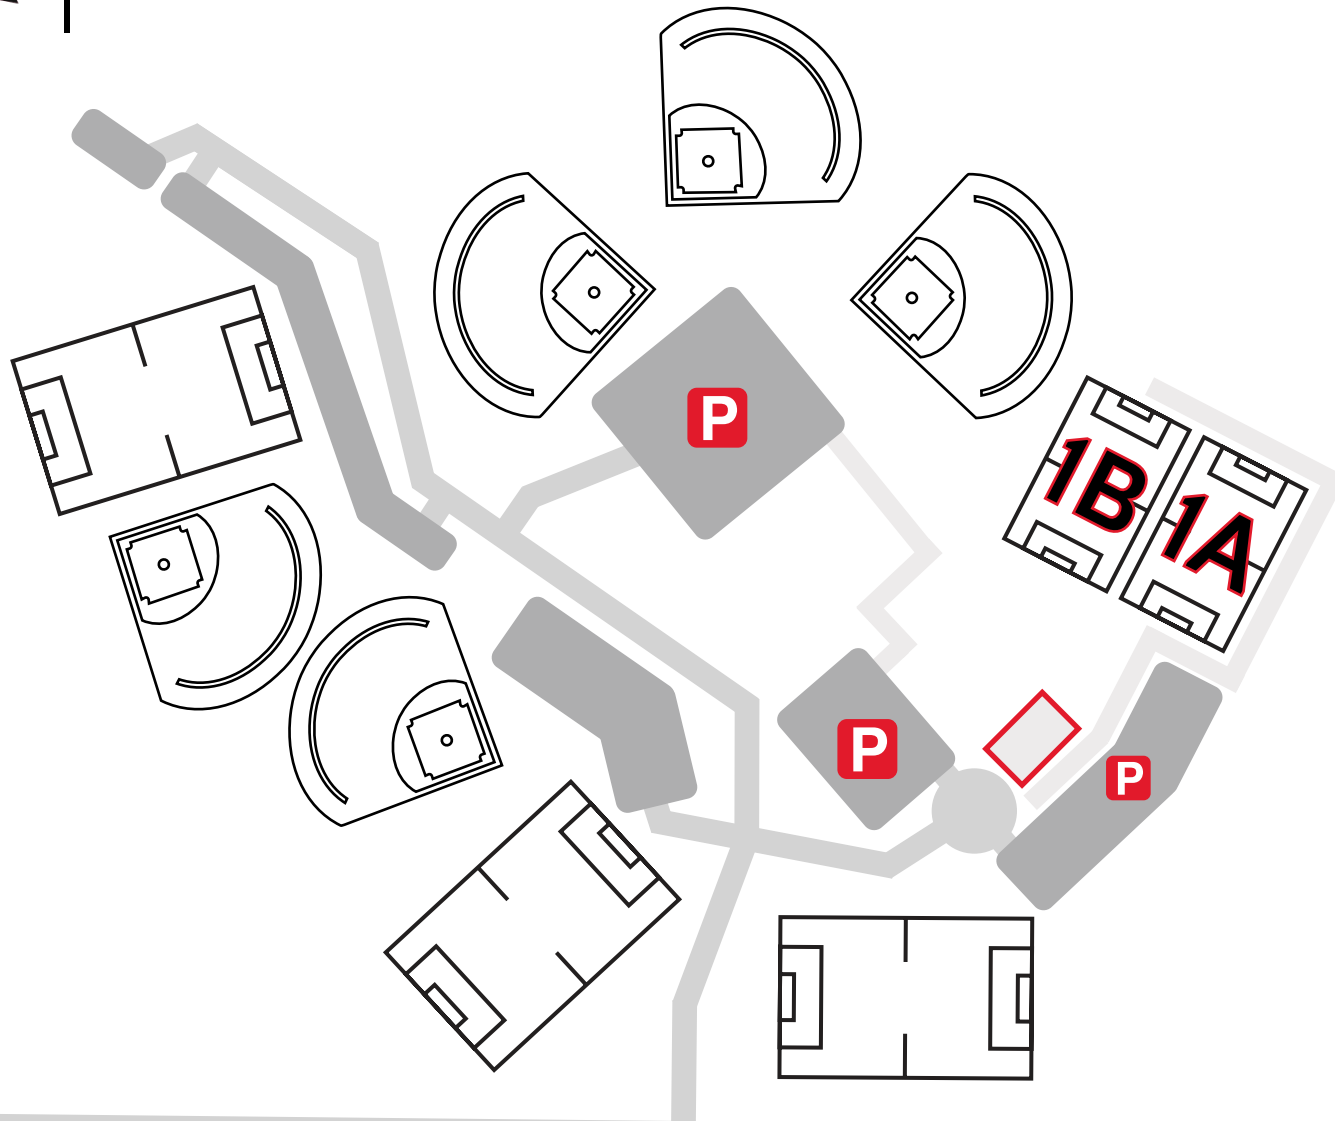

# BALLENGER CREEK PARK

## FIELD MAP

5420 BALLENGER CREEK PIKE FREDERICK, MD 21703

BALLENGER CREEK PIKE