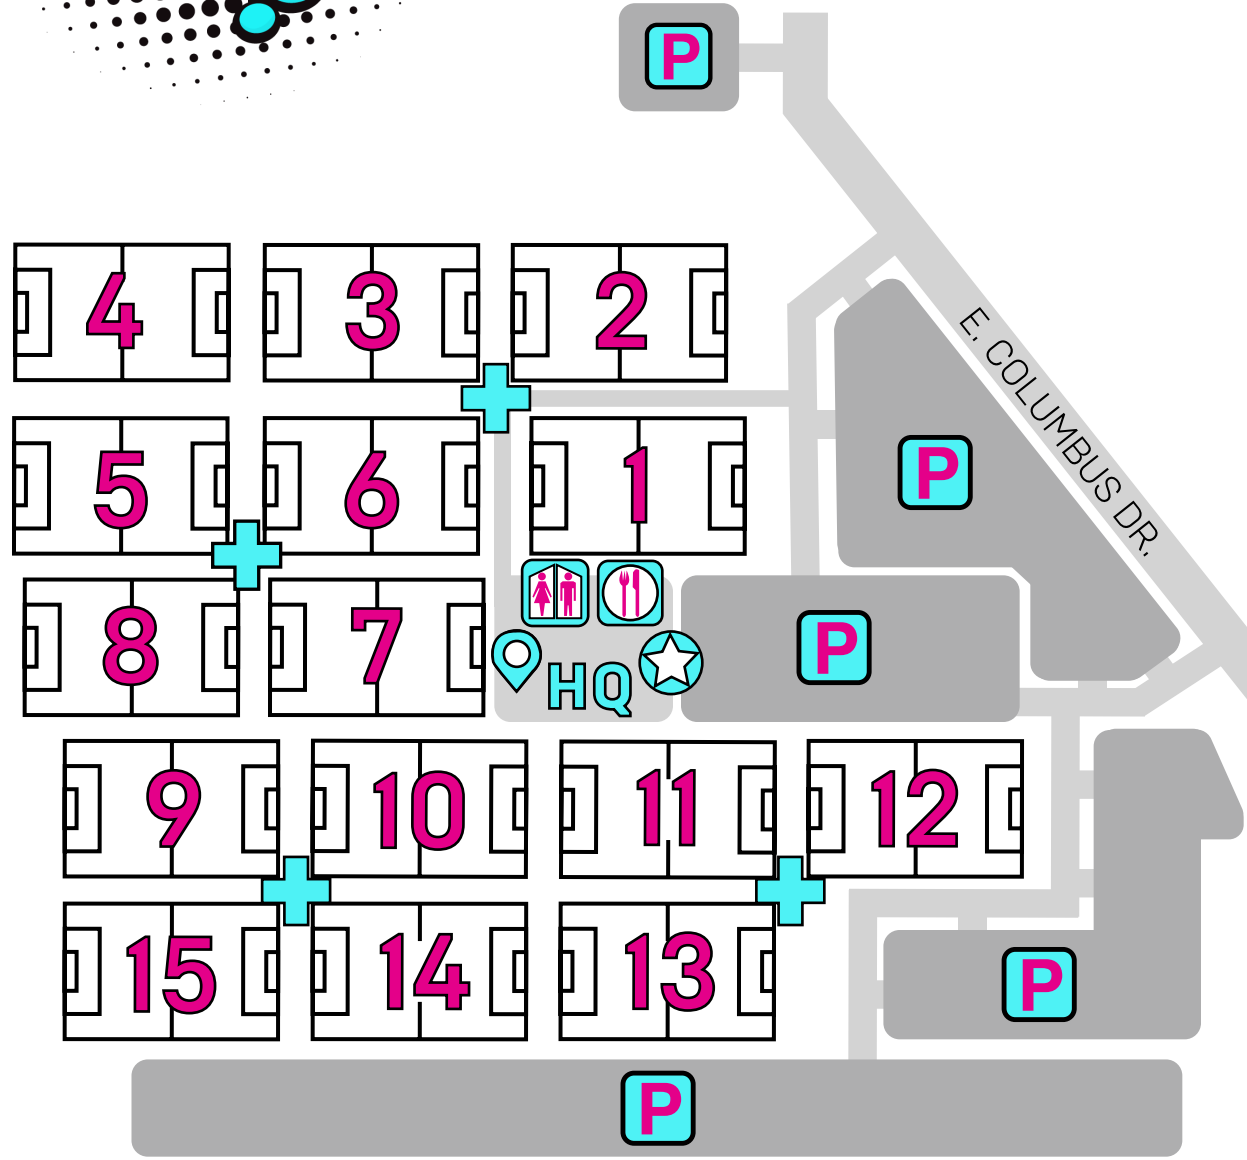

TOURNAMENT SPORTSPLEX OF TAMPA BAY

9930 E. COLUMBUS DRIVE TAMPA, FL 33619

KEY

- HQ HEADQUARTERS
- ★ VENDORS
- + ATHLETIC TRAINERS
- 🍴 FOOD & DRINK
- 🚻 RESTROOMS
- 📍 COLLEGE COACH HOSPITALITY