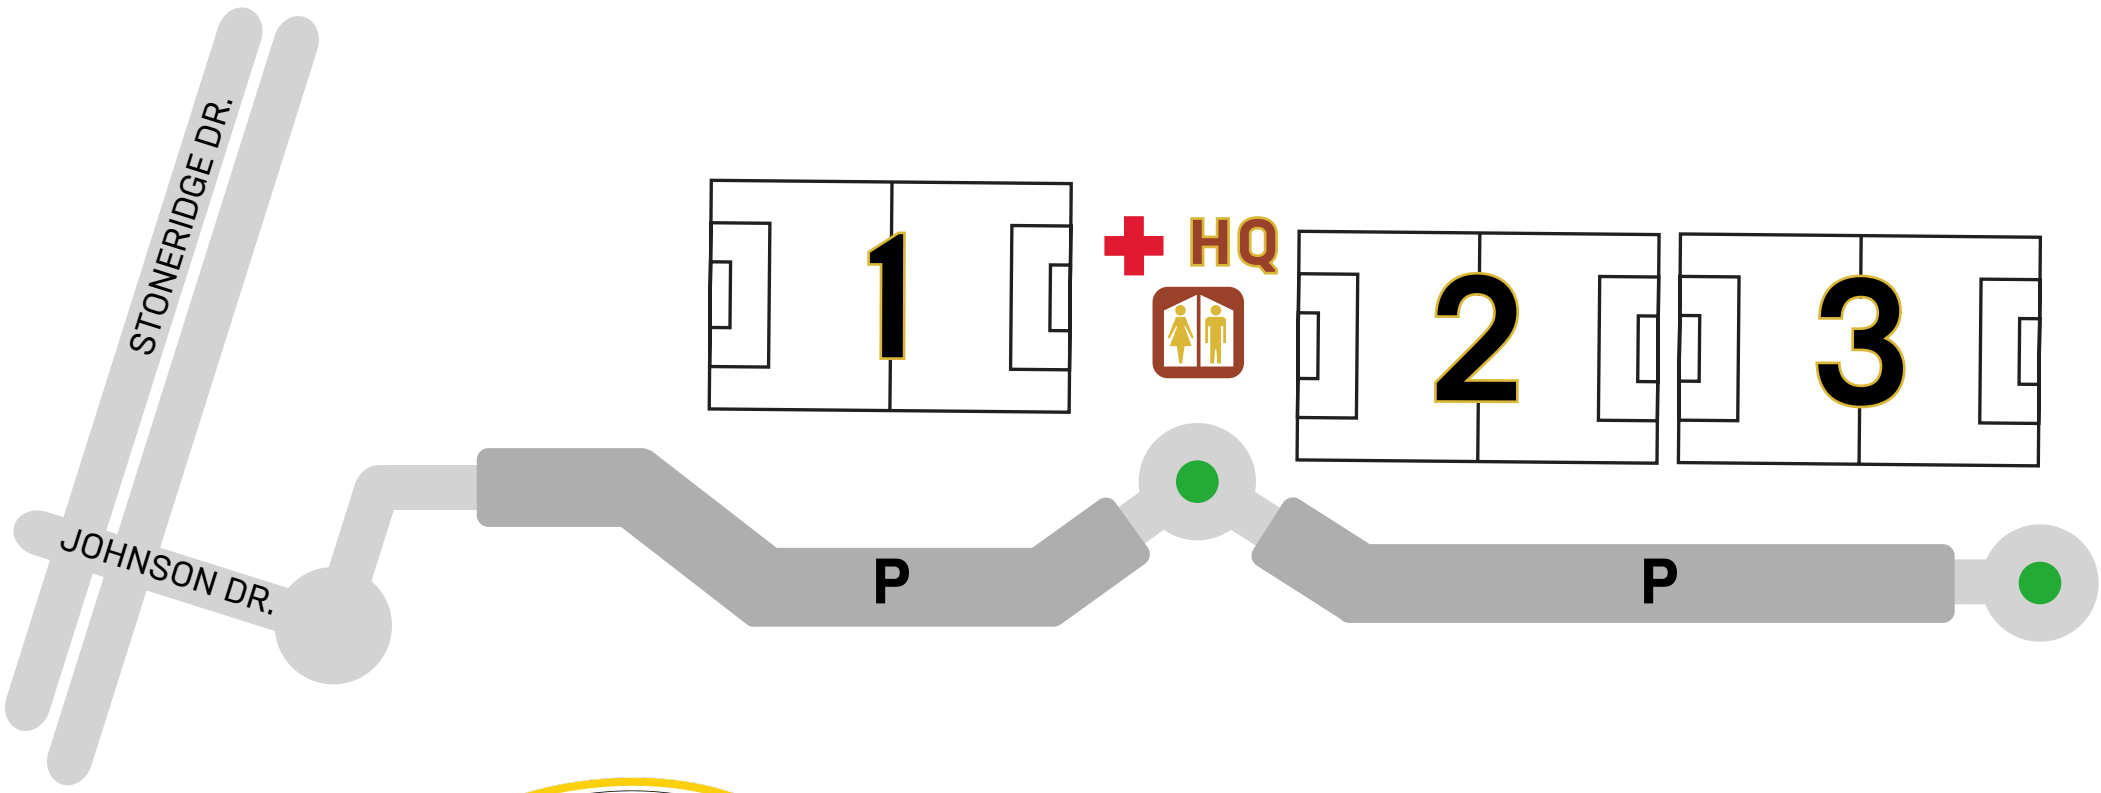

VAL VISTA PARK

FIELD MAP

7350 JOHNSON DRIVE PLEASANTON, CA 94566

HQ	HEADQUARTERS
+	ATHLETIC TRAINERS
	RESTROOMS