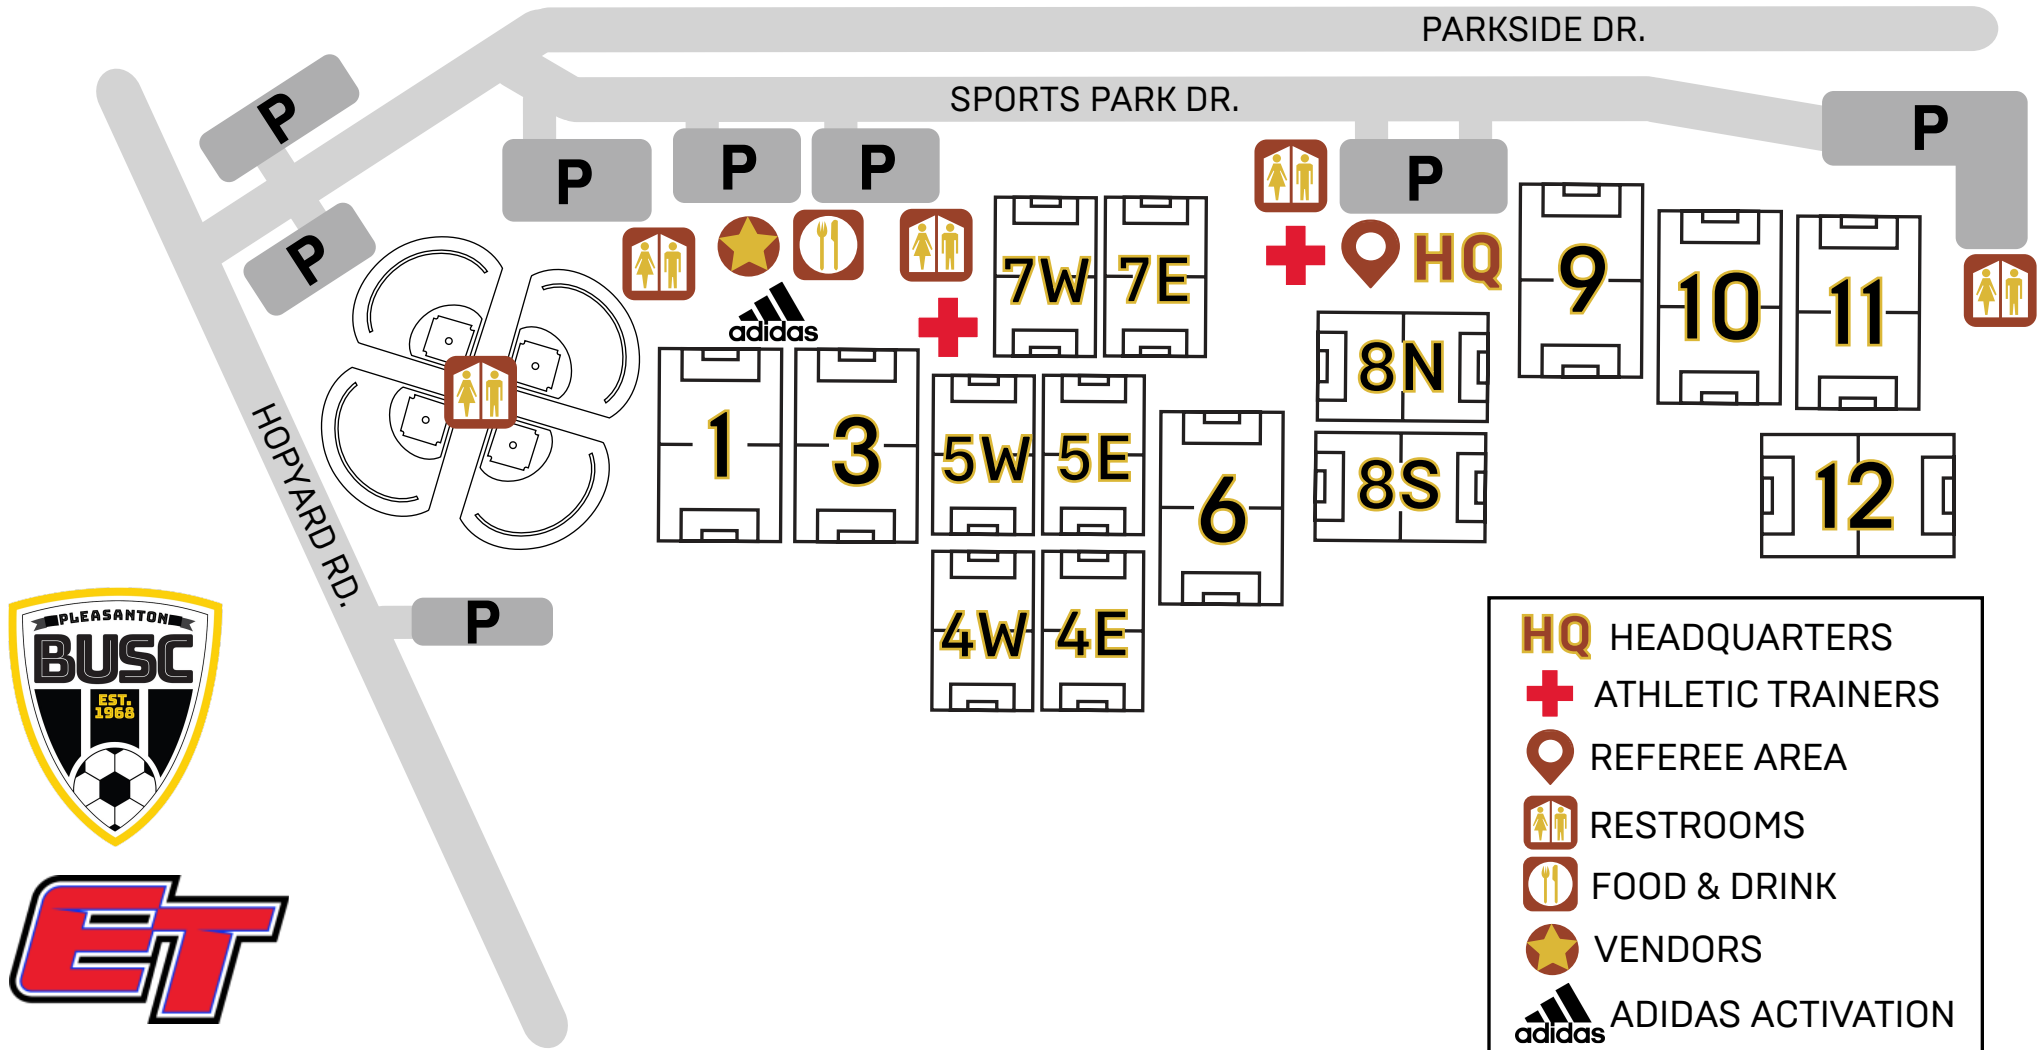

KEN MERCER SPORTS PARK

FIELD MAP

5800 PARKSIDE DRIVE PLEASANTON, CA 94566

- HQ** HEADQUARTERS
- +** ATHLETIC TRAINERS
- 📍** REFEREE AREA
- 🚻** RESTROOMS
- 🍴** FOOD & DRINK
- ★** VENDORS
- adidas** ADIDAS ACTIVATION