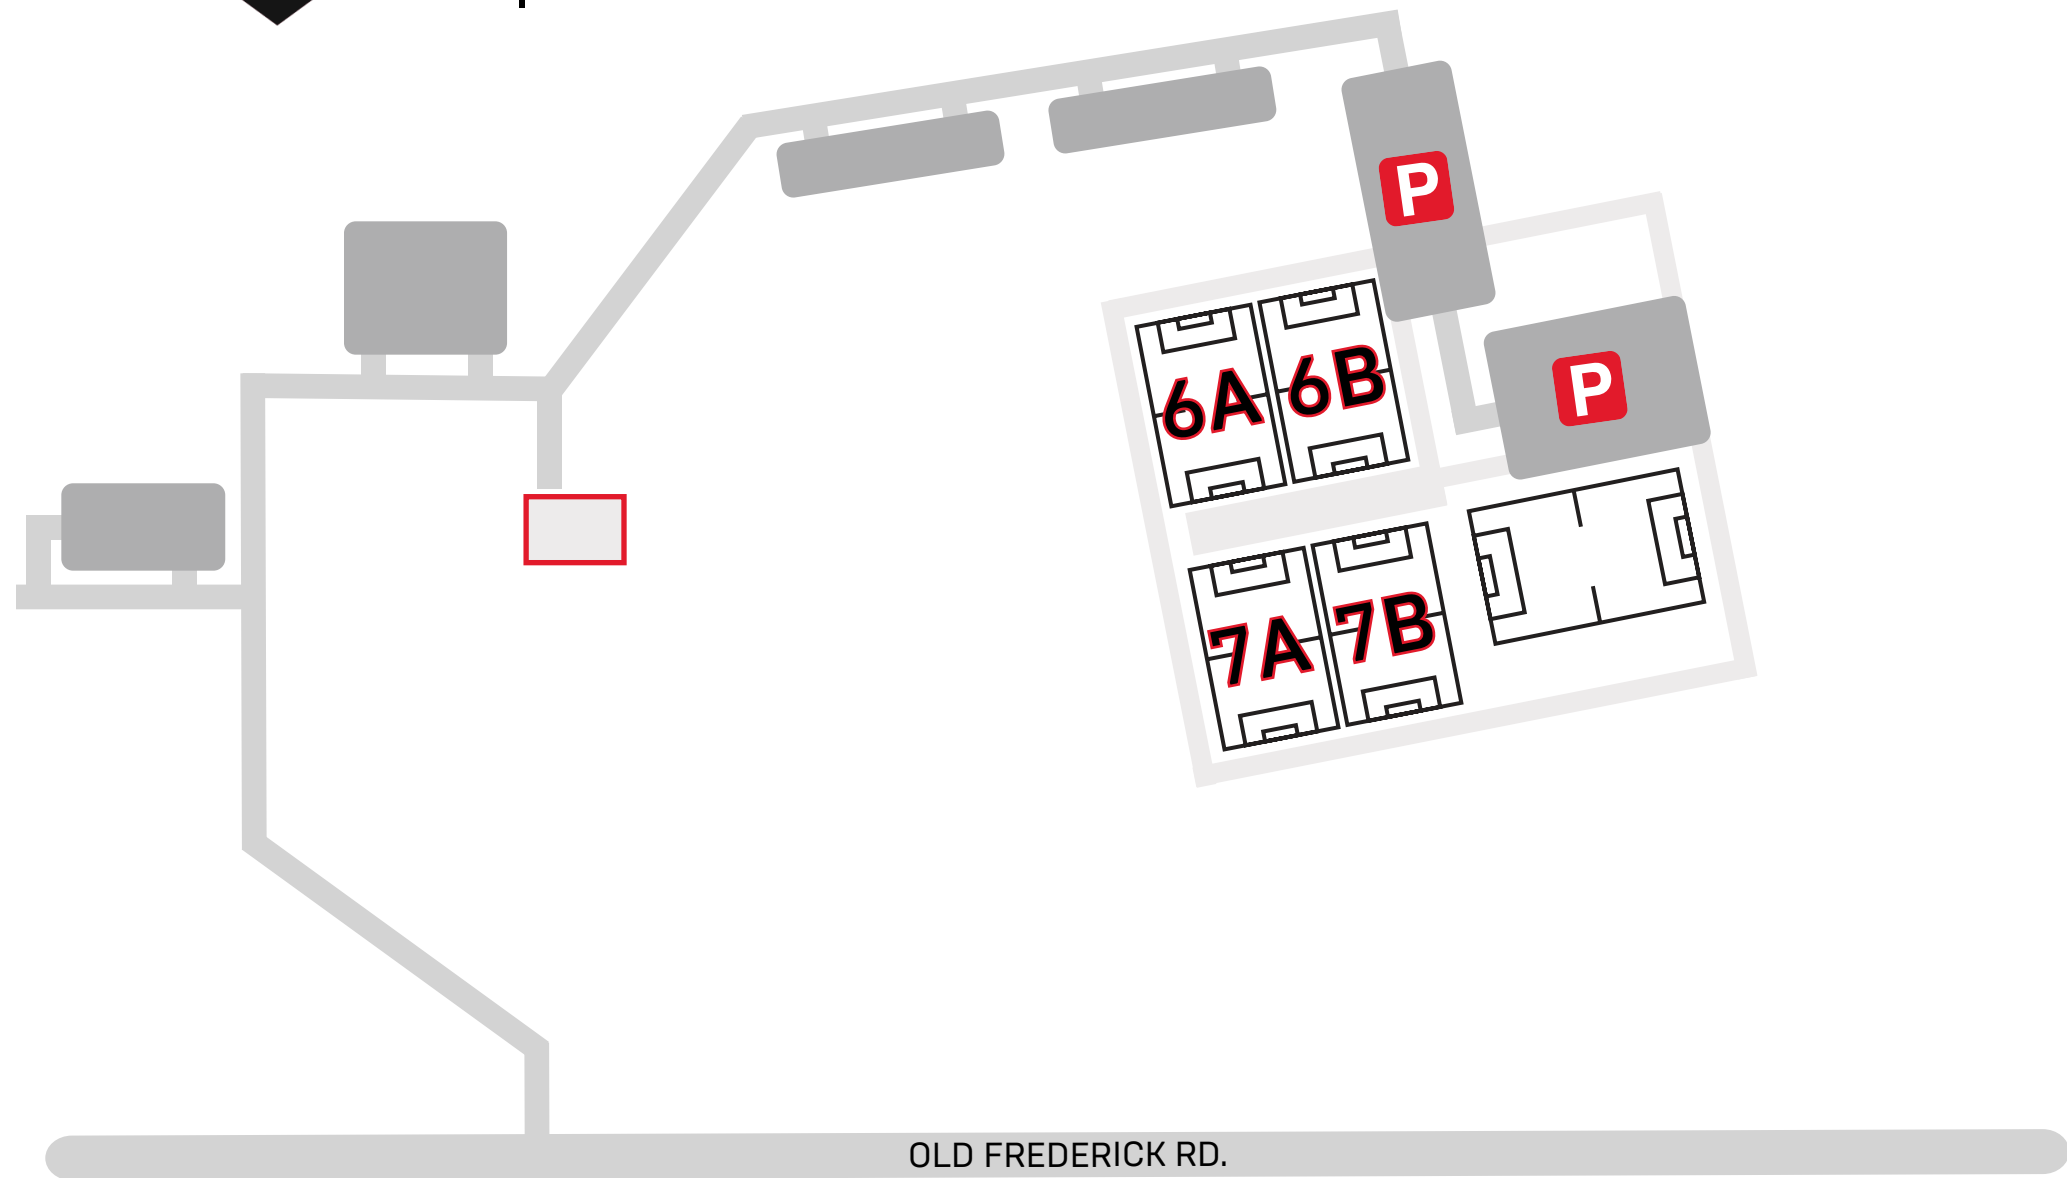

UTICA DISTRICT PARK

FIELD MAP

10200-B OLD FREDERICK ROAD FREDERICK, MD 21702

OLD FREDERICK RD.