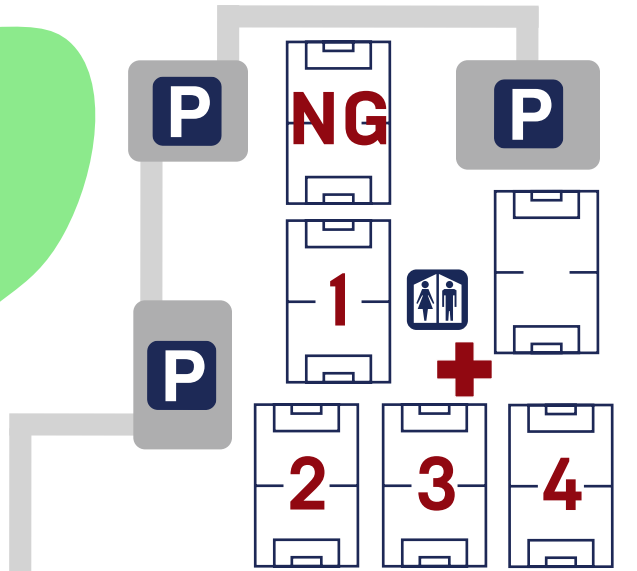

KINO SPORTS COMPLEX

FIELD MAP

NORTH COMPLEX
2500 E. Ajo Way
Tucson, AZ 85713

SOUTH COMPLEX
2343 E. Tournament Way
Tucson, AZ 85713

- HQ** HEADQUARTERS
- ★** VENDORS
- +** ATHLETIC TRAINERS
- 🍴** FOOD & DRINK
- 🚻** RESTROOMS
- 📍** COLLEGE COACH HOSPITALITY

KINO BLVD

AJO WAY

INTERSTATE 10

E. BENSON HWY

E. IRVINGTON RD

S. COUNTRY CLUB RD