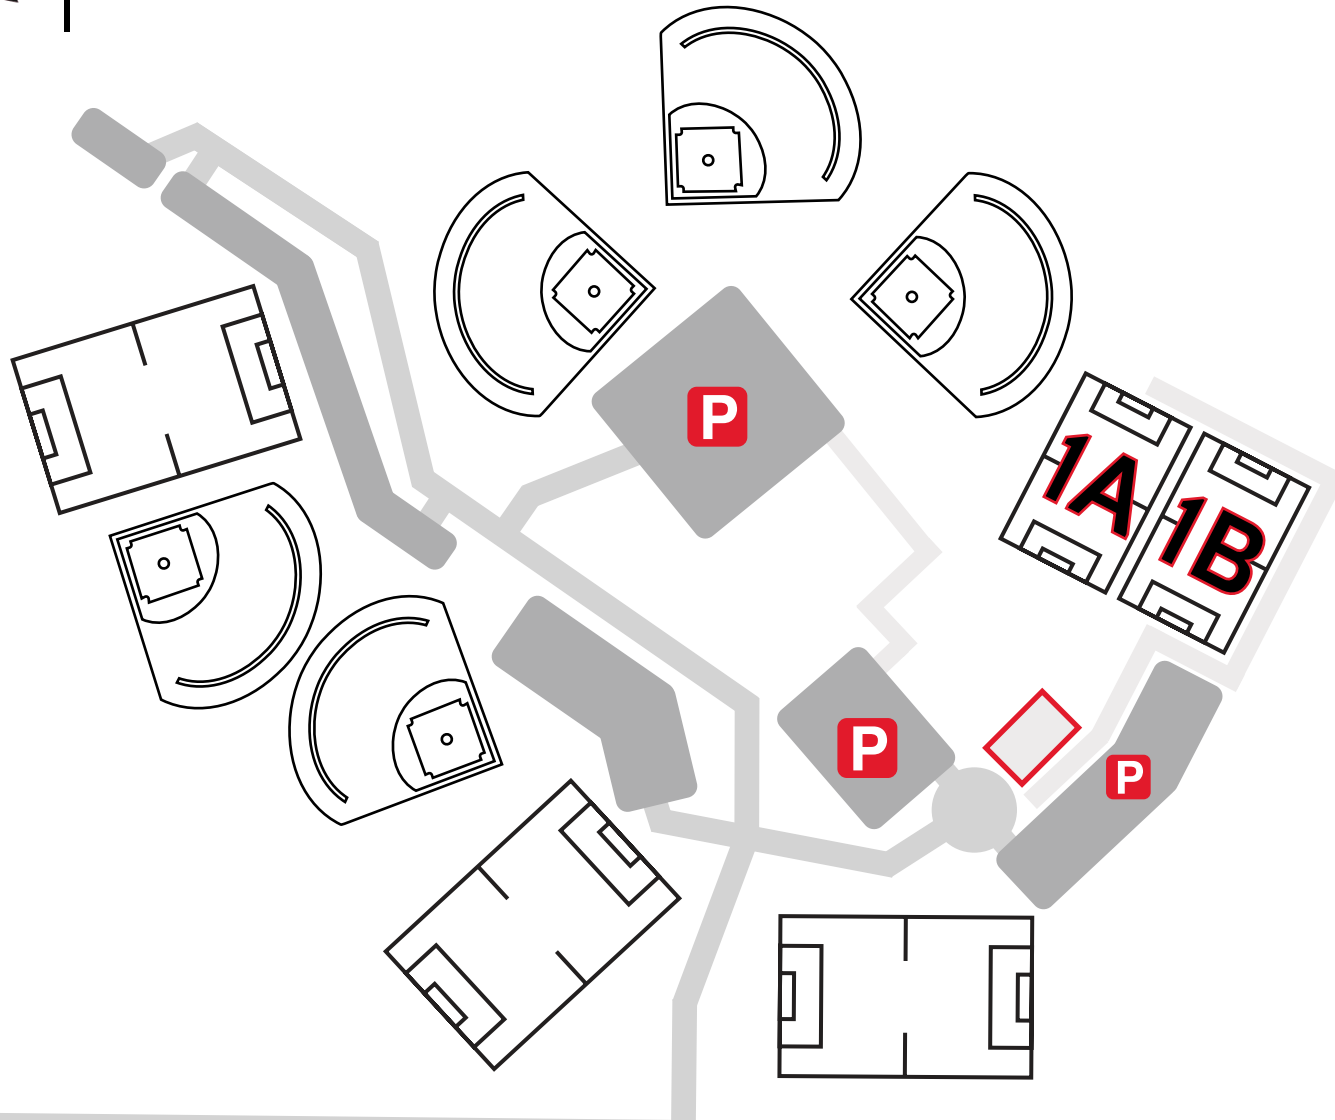

# BALLENGER CREEK PARK

## FIELD MAP

5420 BALLENGER CREEK PIKE FREDERICK, MD 21703

BALLENGER CREEK PIKE